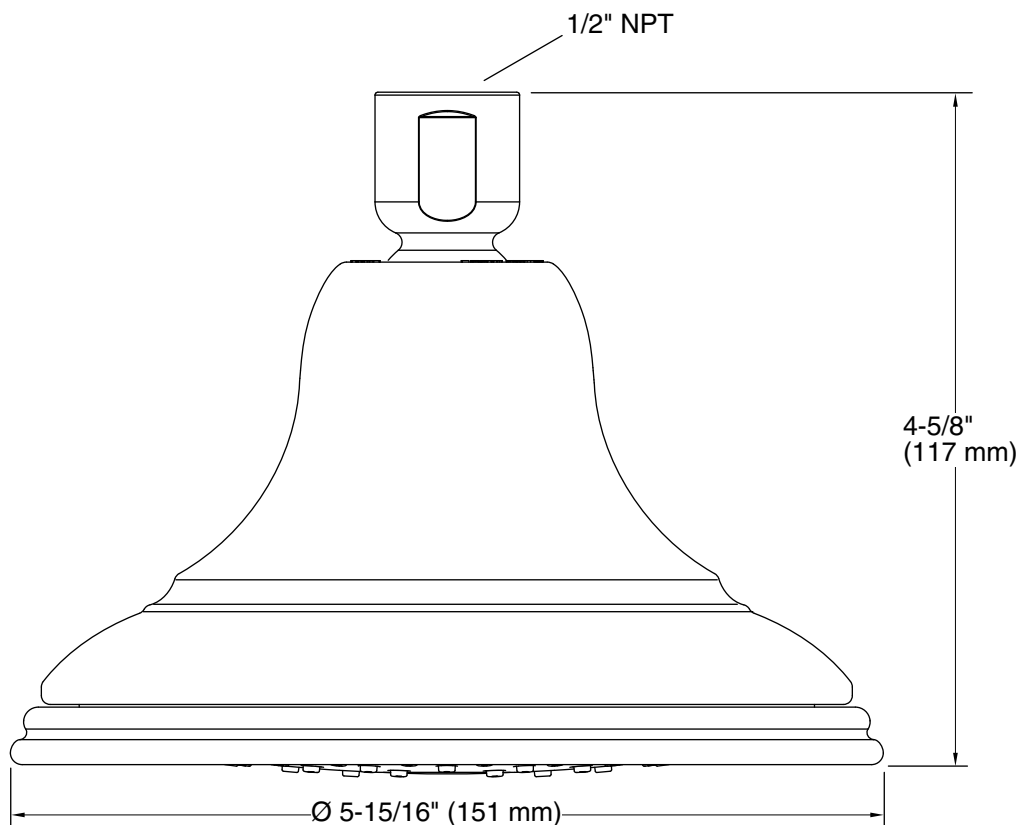

Technical Information

All product dimensions are nominal.

Showerhead/Body Spray:

Rated maximum flow: 2 gal/min (7.6 l/min)

Pressure: 80 psi (5.5 bar)

Notes

For use with automatic compensating valves rated at 1.7 gal/min (6.4 l/min) or less.

Install this product according to the installation guide.